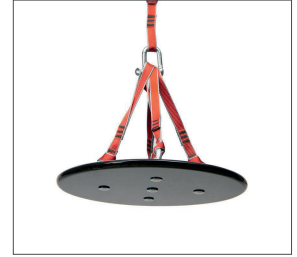

Dynamite hook set

Handle

HANGING HOLDS & NINJA OBSTACLE

Climbing net

Bungee rope

UFO

V-wings

Ropes 3/9/15 ft

Iron wheels

T hook set

Ball hook set

Cone hook set

Quattro rings

Swing

Chandelier

Rope ladder