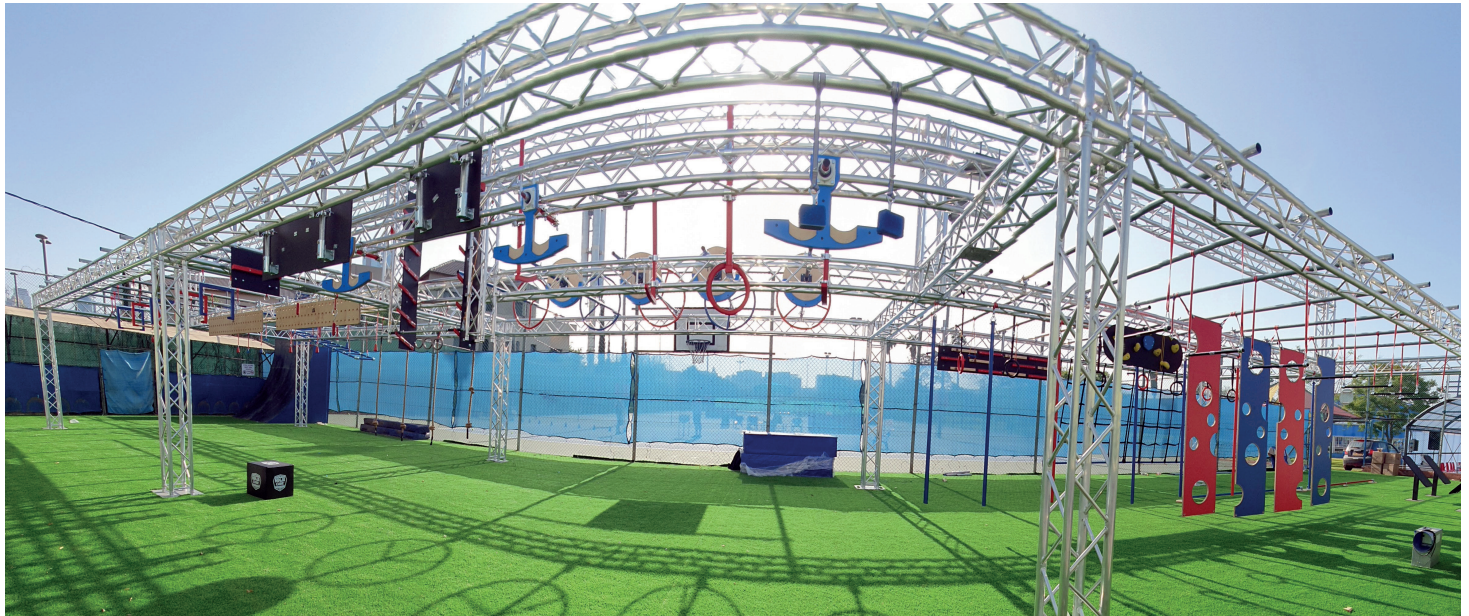

> NINJA PRO - ATTRACTIONS

For 2Ninja gym's & amusement park's catlaog
contact us