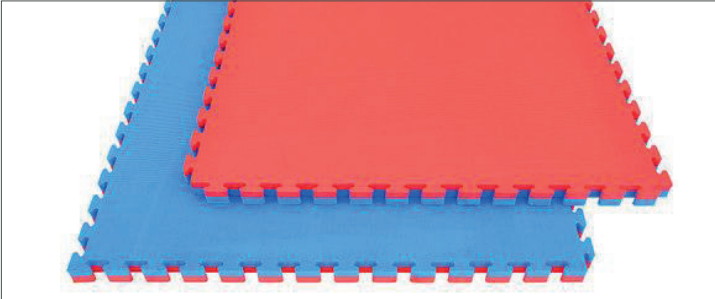

Sling loop
16/23/47 ft

Multi loops sling
14/21/33 ft

Protected durable box

Safety link – D12

Safety link 8/80

Safety strap

Bolts & anchors

➤ SAFETY PROTECTION EQUIPMENT

Puzzle mattress

Mattress by size

Protector for trusses and beams

Standard mattress 6/8 ft

➤ NINJA PRO - GYMS

For 2Ninja gym's & amusment park's catlaog
contact us

> NINJA PRO - ATTRACTIONS

For 2Ninja gym's & amusement park's catlaog
contact us