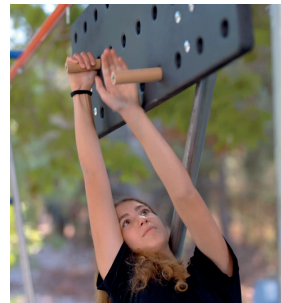

BACKYARD NINJA COURSES | QUAD STEPS & BALANCE BEAMS

➤ QUAD STEPS & BALANCE BEAMS

The Balance Obstacles are a separate part of ninja tracks.

The quad steps, balance beams and parkour boxes fit to kids and adult. you will developed excellent movment abilities during the activity.

The obstacles widen your course and complete the courses the best way possible.

WALL MOUNTED NINJA OBSTACLES (Indoor/Outdoor)

- Wall mounted salmon ladder / ninja cube salmon ladder
- Wall mounted pro peg board / ninja cube peg board
- Wall monkey