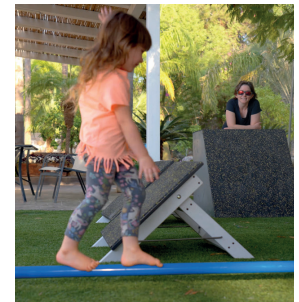

INDEX

ABOUT US	02
BACKYARD NINJA COURSES	03
2Ninja CUBE	04
2Ninja CUBE PRO	05
2Ninja CUBE PLUS	06
MEGA CUBE	07
NINJA MONKEY	08
QUAD STEPS & BALANCE BEAMS	09
WALL MOUNTED NINJA OBSTACLES (Indoor/Outdoor)	10
Wall mounted salmon ladder / ninja cube salmon ladder	11
Wall mounted pro peg board / ninja cube peg board	12
Wall monkey	13
HANGING HOLDS & NINJA OBSTACLE	14
ACCESSORIES	17
SAFETY PROTECTION EQUIPMENT	18
NINJA PRO - GYMS	19
NINJA PRO - ATTRACTIONS	20
NINJA PRO - PARKOUR	21